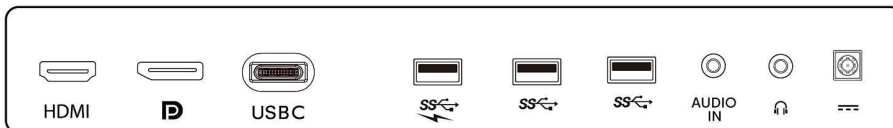

## What's in the box?

- Cables: USB-C to USB-C cable, USB-C to USB-A cable, HDMI cable, DP cable, Audio cable, Power cable
- Monitor with stand
- User Documentation

Issue date 2024-04-24

Version: 5.0.1

EAN: 87 12581 75378 8