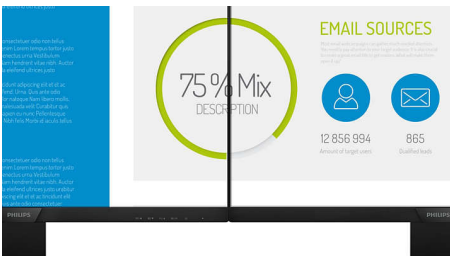

Ultra-narrow Border

The new Philips displays feature ultra-narrow borders which allow for minimal distractions and maximum viewing size. Especially suited for multi-display or tiling setups like gaming, graphic design and professional applications, the ultra-narrow border display gives you the feeling of using one large display.