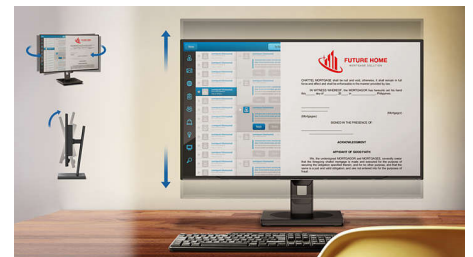

## MultiView technology

With the ultra-high resolution Philips MultiView display, you can now experience a world of connectivity. MultiView enables active dual connect and view so that you can work with multiple devices like a PC and notebook simultaneously, for complex multitasking.

## Compact Ergo Base

The Compact Ergo Base is a people-friendly Philips monitor base that tilts, swivels and height-adjusts so each user can position the monitor for maximum viewing comfort and efficiency.