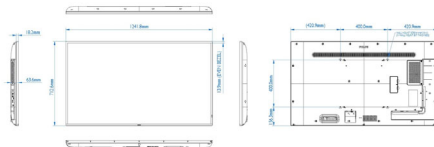

Operating conditions

- Temperature range (operation): 0 ~ 40 °C
- Temperature range (storage): -20 ~ 60 °C
- MTBF: 50,000 hour(s)
- Humidity range (operation)[RH]: 20 ~ 80% RH (No condensation)
- Humidity range (storage) [RH]: 5 ~ 95% RH (No condensation)
- Altitude: 0 ~ 3000 m

Power

- Mains power: 100 ~ 240 VAC
- Standby power consumption: <0.5 W
- Consumption (Max): 175 W
- Consumption (Typical): 125 W
- Power Saving Features: Smart Power
- Energy Label Class: G

Sound

- Built-in speakers: 2 x 10W RMS

Multimedia Applications

- USB Playback Video: MPEG, H.264, H.263, H.265
- USB Playback Picture: JPEG, BMP, PNG
- USB Playback Audio: AAC, HEAAC, MPEG

Accessories

- Included accessories: AC Power Cord, RS232 cable, Remote Control, Batteries for remote control, Quick start guide
- Included Accessories: IR sensor cable (1.8 m) (x1), RS232 daisy-chain cable, Philips logo (x1), USB Cover and screw (x2)
- Stand: BM05922(optional)

Miscellaneous

- Warranty: 3 year warranty
- On-Screen Display Languages: English, French, German, Italian, Polish, Turkish, Russian, Simplified Chinese, Spanish, Traditional Chinese, Arabic, Japanese
- Regulatory approvals: CE, CB, BSMI, CU, EPA, ETL, FCC, Class A, PSB, VCCI, J-Moss

Internal Player

- CPU: Dual core cortex A53 1.1G Hz, Dual core cortex A73 1.15G Hz
- GPU: ARM Mali G51
- Memory: 2GB DDR3, 8GB

Issue date 2021-09-16

Version: 5.0.1

12 NC: 8670 001 66117
EAN: 87 12581 76541 5

© 2021 Koninklijke Philips N.V.
All Rights reserved.

Specifications are subject to change without notice.
Trademarks are the property of Koninklijke Philips N.V.
or their respective owners.

www.philips.com