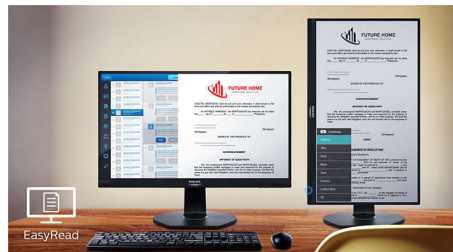

EasyRead mode

EasyRead mode for a paper-like reading experience