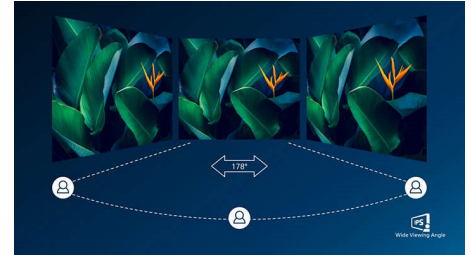

SmartImage Game mode

The new Philips gaming display has quick access OSD fine tuned for gamers, offering you multiple options. "FPS" mode (First person shooting) improves dark themes in games, allowing you to see hidden objects in dark areas. "Racing" mode adapts display with fastest response time, high color, along with image adjustments. "RTS" mode (Real time strategy) has a special SmartFrame mode which enables highlighting of specific area and allows for size and image adjustments. Gamer 1 and Gamer 2 enable you to save personal

325E8SW/89

customized settings based on different games, ensuring best performance.

IPS technology

IPS displays use an advanced technology which gives you extra wide viewing angles of 178/178 degree, making it possible to view the display from almost any angle. Unlike standard TN panels, IPS displays gives you remarkably crisp images with vivid colors, making it ideal not only for Photos, movies and web browsing, but also for professional applications which demand color accuracy and consistent brightness at all times.