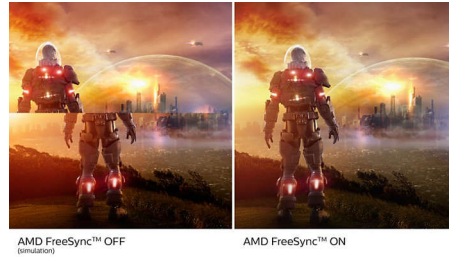

Ultra-smooth gaming

Gaming shouldn't be a choice between choppy gameplay or broken frames. With the new Philips monitor it doesn't have to be. Get fluid, artifact-free performance at virtually any framerate with AMD FreeSync™ technology, smooth quick refresh and ultra-fast response time.