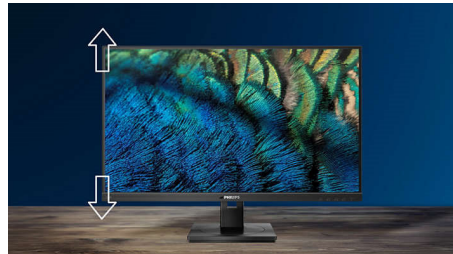

Curved UltraWide LCD display
X Line 34" (86.36 cm), 3440 x 1440 (WQHD)

Highlights

Curved display design

Desktop monitors offer a personal user experience, which suits a curve design very well. The curved screen provides a pleasant yet subtle immersion effect, which focuses on you at the center of your desk.

100Hz Fast refresh

For gaming and video performance, you demand display with lag free, ultra-smooth images. This Philips display redraws the screen image up--to 100 times per second, much faster than a standard display. A lower frame rate can make enemies appear to jump from spot to spot on the screen, making them difficult targets to hit. With 100Hz frame rate, you get those critical missing images on the screen which shows enemy movement in ultra-smooth motion so you can easily target them.

information for CAD-CAM solutions, or a financial wizard working on huge spreadsheets, Philips displays delivers CrystalClear images.

Height-adjustable Ergo Base

The height-adjustable Ergo Base is a 'people friendly' Philips monitor base that not only tilts, but is also height adjustable, so that each user can adjust the monitor to their personal preference for maximum viewing comfort and efficiency.