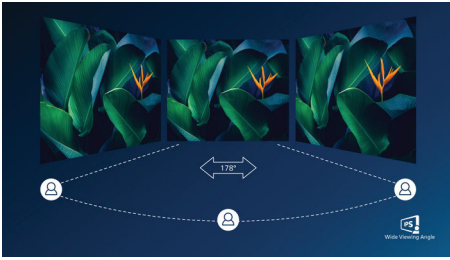

- HDMI-ready for Full HD entertainment
- Built-in stereo speakers for multimedia

PHILIPS

LCD display
E Line 32 (viewable 31.5" / 80 cm), 1920 x 1080 (Full HD)

Highlights

IPS technology

IPS displays use an advanced technology which gives you extra wide viewing angles of 178/178 degree, making it possible to view the display from almost any angle. Unlike standard TN panels, IPS displays gives you remarkably crisp images with vivid colors, making it ideal not only for Photos, movies and web browsing, but also for professional applications which demand color accuracy and consistent brightness at all times.