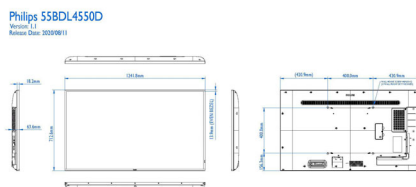

Dimensions

- Set Width: 1241.8 mm
- Product weight: 16.6 kg
- Set Height: 712.6 mm
- Set Depth: 63.6 mm
- Set Width (inch): 48.89 inch
- Set Height (inch): 28.06 inch
- Wall Mount: 400 (H) x 400(V) mm, M6
- Set Depth (inch): 2.50 inch
- Bezel width: 13.9 mm (Even bezel)
- Product weight (lb): 36.60 lb

Operating conditions

- Altitude: 0 ~ 3000 m
- Temperature range (operation): 0 ~ 40 °C
- MTBF: 50,000 hour(s)
- Temperature range (storage): -20 ~ 60 °C
- Humidity range (operation)[RH]: 20 - 80% RH (No condensation)
- Humidity range (storage) [RH]: 5 - 95% RH (No condensation)

Multimedia Applications

- USB Playback Video: MPEG, H.263, H.264, H.265, VP8
- USB Playback Picture: BMP, JPEG, PNG
- USB Playback Audio: AAC, HEAAC, MPEG

Accessories

- Included accessories: Quick start guide, RS232 cable, AC Power Cord, HDMI cable, Remote Control & AAA Batteries
- Included Accessories: RS232 daisy-chain cable, Philips logo (x1), Screws, USB Cover (x1), AC Switch Cover
- Stand: BM05922(Optional)

Miscellaneous

- On-Screen Display Languages: English, French,

- German, Spanish, Polish, Turkish, Russian, Italian, Simplified Chinese, Traditional Chinese, Arabic, Japanese, Danish, Dutch, Finnish, Norwegian, Portuguese, Swedish
- Warranty: 3 year warranty
- Regulatory approvals: CE, RoHS, BSMI, CB, FCC, Class A, VCCI, CCC, CU, EMF, ETL, PSB

Issue date 2024-03-23

Version: 3.0.1

EAN: 87 12581 76893 5

© 2024 Koninklijke Philips N.V.
All Rights reserved.

Specifications are subject to change without notice.
Trademarks are the property of Koninklijke Philips N.V.
or their respective owners.

www.philips.com