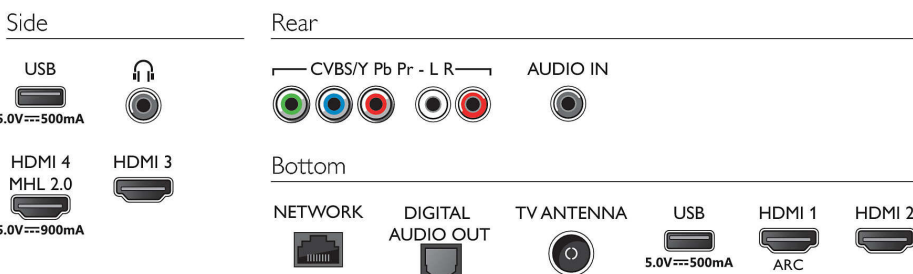

Connections

Issue date 2023-10-05

Version: 7.0.1

EAN: 87 18863 01254 3

© 2023 Koninklijke Philips N.V.
All Rights reserved.

Specifications are subject to change without notice. Trademarks are the property of Koninklijke Philips N.V. or their respective owners.

www.philips.com

* EPG and actual visibility (up to 8 days) is country and operator dependent.
* The TV supports DVB reception for 'Free to air' broadcast. Specific DVB operators may not be supported. An up to date list can be found in the FAQ section of the Philips support website. For some operators Conditional Access and subscription are required. Contact your operator for more information.
* (Philips) only compatible with specific Philips player device.
* Philips TV Remote app and related functionalities vary per TV model, operator, and country, as well as smart device model and OS. For more details please visit: www.philips.com/TVRemoteapp.
* Smart TV app offerings vary per TV model and country. For more details please visit: www.philips.com/smarttv.
* USB recording for digital channels only, recordings may be limited by broadcast copy protection (C+). Country and channel restrictions may apply.
* Compatibility depends on Wifi Miracast certification & Android 4.2 or later. For more details please refer to your device documentation.