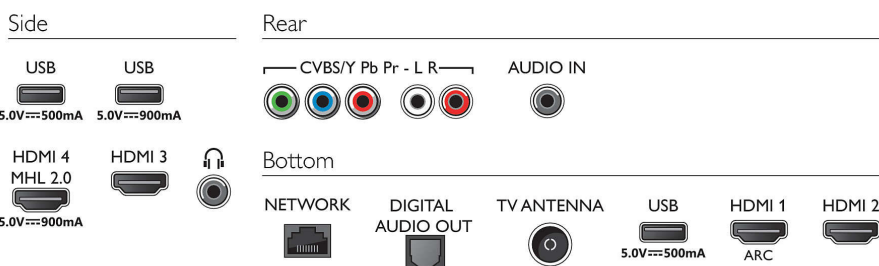

Sound

- Output power (RMS): 20W
- Sound Enhancement: Incredible Surround, Clear Sound, Auto Volume Leveler, Smart Sound

Connectivity

- Number of AV connections: 1
- Number of HDMI connections: 4
- HDMI features: Audio Return Channel
- Number of component in (YPbPr): 1
- EasyLink (HDMI-CEC): Remote control pass-through, System audio control, System standby, Pixel Plus link (Philips)*, One touch play
- Number of USBs: 3
- Wireless connection: Wi-Fi 802.11n 2x2 integrated, Wi-Fi Direct
- Other connections: Antenna IEC75, Audio L/R in, Audio in (DVI), Headphone out, Ethernet-LAN RJ-45, Digital audio out (optical), Service connector

Power

- Mains power: AC 110-240V +/-
- Ambient temperature: 5 °C to 35 °C
- Standby power consumption: <0.5W
- Power Saving Features: Auto switch-off timer, Picture mute (for radio), Eco mode

Accessories

- Included accessories: Remote Control, Power cord, Quick start guide, Legal and safety brochure, Table top stand, 2 x AAA Batteries

Dimensions

- Set Width: 1129.54 mm
- Set Height: 656.45 mm
- Set Depth: 83.17 mm
- Product weight: 12.8 kg
- Set width (with stand): 1129.54 mm
- Set height (with stand): 717.72 mm

- Set depth (with stand): 259.18 mm
- Product weight (+stand): 13.1 kg
- Box width: 1219 mm
- Box height: 744 mm
- Box depth: 154 mm
- Weight incl. Packaging: tbc kg
- Wall mount compatible: 200 x 200 mm

Connections

Issue date 2023-10-05

Version: 8.0.1

EAN: 87 18863 01256 7

© 2023 Koninklijke Philips N.V.
All Rights reserved.

Specifications are subject to change without notice.
Trademarks are the property of Koninklijke Philips N.V.
or their respective owners.

www.philips.com

* EPG and actual visibility (up to 8 days) is country and operator dependent.

* Energy consumption in kWh per year, based on the power consumption of the television operating 4 hours per day for 365 days. The actual energy consumption will depend on how the television is used.

* The TV supports DVB reception for 'Free to air' broadcast. Specific DVB operators may not be supported. An up to date list can be found in the FAQ section of the Philips support website. For some operators Conditional Access and subscription are required. Contact your operator for more information.

* (Philips) only compatible with specific Philips player device.

* Philips TV Remote app and related functionalities vary per TV model, operator, and country, as well as smart device model and OS. For more details please visit: www.philips.com/TVRemoteapp.

* Smart TV app offerings vary per TV model and country. For more details please visit: www.philips.com/smarttv.

* USB recording for digital channels only, recordings may be limited by broadcast copy protection (C+). Country and channel restrictions may apply.

* Compatibility depends on Wifi Miracast certification & Android 4.2 or later. For more details please refer to your device documentation.