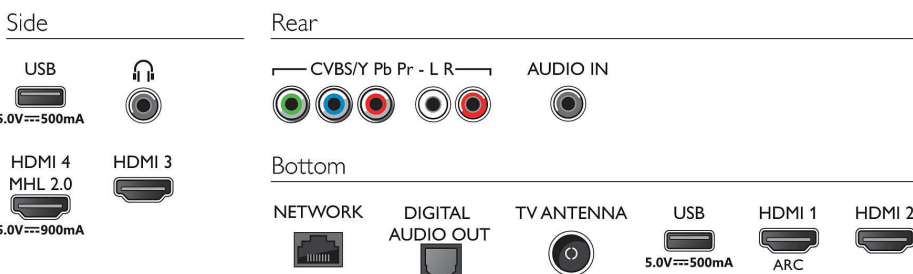

Connections

Issue date 2023-10-05

Version: 9.0.1

EAN: 87 18863 01254 3

© 2023 Koninklijke Philips N.V.
All Rights reserved.

Specifications are subject to change without notice.
Trademarks are the property of Koninklijke Philips N.V.
or their respective owners.

www.philips.com

* EPG and actual visibility (up to 8 days) is country and operator dependent.
* The TV supports DVB reception for 'Free to air' broadcast. Specific DVB operators may not be supported. An up to date list can be found in the FAQ section of the Philips support website. For some operators Conditional Access and subscription are required. Contact your operator for more information.
* (Philips) only compatible with specific Philips player device.
* Philips TV Remote app and related functionalities vary per TV model, operator, and country, as well as smart device model and OS. For more details please visit: www.philips.com/TVRemoteapp.
* Smart TV app offerings vary per TV model and country. For more details please visit: www.philips.com/smarttv.
* USB recording for digital channels only, recordings may be limited by broadcast copy protection (C+). Country and channel restrictions may apply.
* Compatibility depends on Wifi Miracast certification & Android 4.2 or later. For more details please refer to your device documentation.