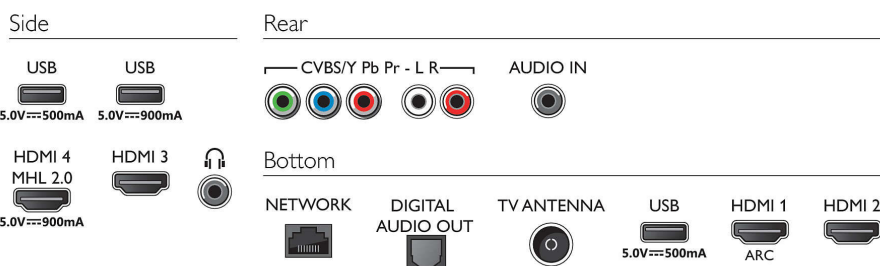

Connections

Issue date 2023-10-19

Version: 9.0.1

EAN: 87 18863 01256 7

© 2023 Koninklijke Philips N.V.
All Rights reserved.

Specifications are subject to change without notice.
Trademarks are the property of Koninklijke Philips N.V.
or their respective owners.

www.philips.com

* EPG and actual visibility (up to 8 days) is country and operator dependent.
* Energy consumption in kWh per year, based on the power consumption of the television operating 4 hours per day for 365 days. The actual energy consumption will depend on how the television is used.
* The TV supports DVB reception for 'Free to air' broadcast. Specific DVB operators may not be supported. An up to date list can be found in the FAQ section of the Philips support website. For some operators Conditional Access and subscription are required. Contact your operator for more information.
* (Philips) only compatible with specific Philips player device.
* Philips TV Remote app and related functionalities vary per TV model, operator, and country, as well as smart device model and OS. For more details please visit: www.philips.com/TVRemoteapp.
* Smart TV app offerings vary per TV model and country. For more details please visit: www.philips.com/smarttv.
* USB recording for digital channels only, recordings may be limited by broadcast copy protection (C+). Country and channel restrictions may apply.
* Compatibility depends on Wifi Miracast certification & Android 4.2 or later. For more details please refer to your device documentation.