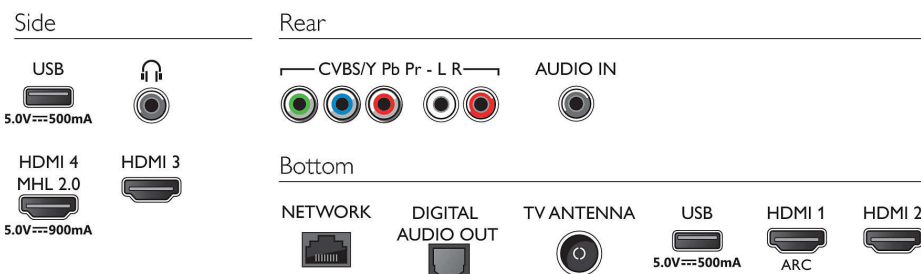

Sound

- Output power (RMS): 20W
- Sound Enhancement: Incredible Surround, Clear Sound, Auto Volume Leveler, Smart Sound

Connectivity

- Number of AV connections: 1
- Number of HDMI connections: 4
- HDMI features: Audio Return Channel
- Number of component in (YPbPr): 1
- EasyLink (HDMI-CEC): Remote control pass-through, System audio control, System standby, Pixel Plus link (Philips)*, One touch play
- Number of USBs: 2
- Wireless connection: Wi-Fi 802.11n 2x2 integrated, Wi-Fi Direct
- Other connections: Antenna IEC75, Digital audio out (optical), Audio L/R in, Audio in (DVI), Headphone out, Service connector, Ethernet-LAN RJ-45

Power

- Mains power: AC 110-240V +/-
- Ambient temperature: 5 °C to 35 °C
- Standby power consumption: $0.5W$
- Power Saving Features: Auto switch-off timer, Picture mute (for radio)

Accessories

- Included accessories: Remote Control, Power cord, Quick start guide, Legal and safety brochure, Table top stand, 2 x AAA Batteries

Dimensions

- Set Width: 1239.20 mm
- Set Height: 714.04 mm
- Set Depth: 90.26 mm
- Product weight: 15.3 kg
- Set width (with stand): 1239.20 mm
- Set height (with stand): 780.32 mm
- Set depth (with stand): 259.06 mm
- Product weight (+stand): 15.6 kg

- Box width: 1343 mm
- Box height: 828 mm
- Box depth: 168 mm
- Weight incl. Packaging: 21.5 kg
- Wall mount compatible: 400 x 200 mm

Connections

Issue date 2023-10-05

Version: 7.0.1

EAN: 87 18863 01254 3

© 2023 Koninklijke Philips N.V.
All Rights reserved.

Specifications are subject to change without notice.
Trademarks are the property of Koninklijke Philips N.V.
or their respective owners.

www.philips.com

* EPG and actual visibility (up to 8 days) is country and operator dependent.
* The TV supports DVB reception for 'Free to air' broadcast. Specific DVB operators may not be supported. An up to date list can be found in the FAQ section of the Philips support website. For some operators Conditional Access and subscription are required. Contact your operator for more information.
* (Philips) only compatible with specific Philips player device.
* Philips TV Remote app and related functionalities vary per TV model, operator, and country, as well as smart device model and OS. For more details please visit: www.philips.com/TVRemoteapp.
* Smart TV app offerings vary per TV model and country. For more details please visit: www.philips.com/smarttv.
* USB recording for digital channels only, recordings may be limited by broadcast copy protection (C+). Country and channel restrictions may apply.
* Compatibility depends on Wifi Miracast certification & Android 4.2 or later. For more details please refer to your device documentation.