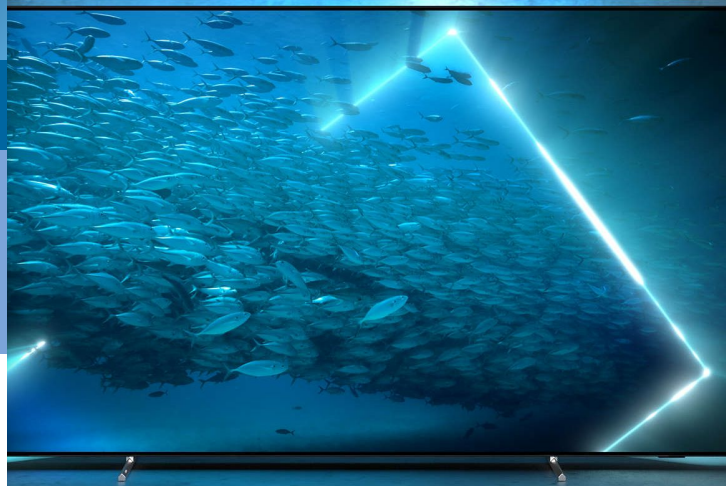

PHILIPS

4K UHD OLED
Android TV

OLED

P5 AI perfect picture engine

Dolby Atmos sound

3 sided Ambilight TV

164 cm (65") Android TV

65OLED707