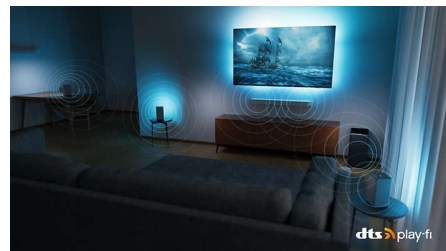

DTS Play-Fi compatible

Philips Wireless Home System powered by DTS Play-Fi lets you connect to compatible soundbars and wireless speakers around your home in seconds. Listen to movies in the kitchen. Play music anywhere. You can even

create a home-cinema surround-sound system using your Philips TV as a central speaker.