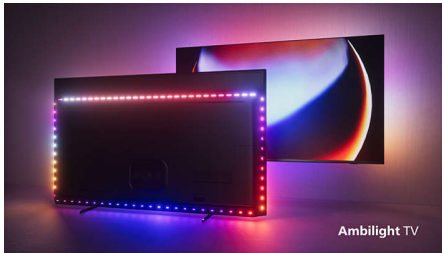

Highlights

4 sided Ambilight

With Ambilight, the incredible experience of watching a Philips OLED TV gets even better! LED lights on all four sides of the TV glow and change colour in perfect sync with the colours of the on-screen action or your music. It's so warm and immersive, you'll wonder how you enjoyed TV without it.