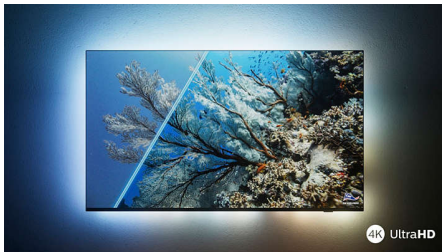

## Vibrant HDR picture

Want to experience a perfect picture for every scene? Your Philips 4K UHD TV is compatible with all major HDR formats, which means you get brilliant, sharp images. You'll see every detail, even in dark and bright areas.