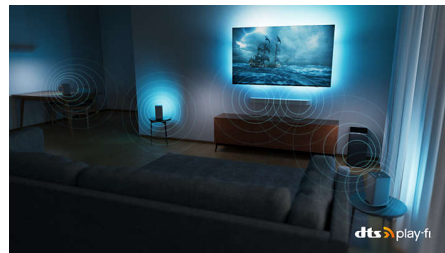

DTS Play-Fi compatible

Philips Wireless Home System powered by DTS Play-Fi lets you connect to compatible soundbars and wireless speakers around your home in seconds. Listen to movies in the kitchen. Play music anywhere. You can even create a home-cinema surround-sound system using your Philips TV as a central speaker.