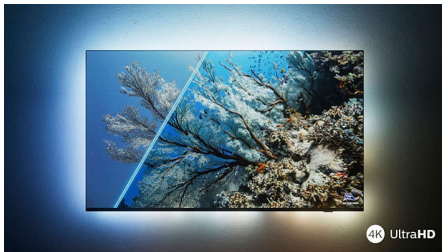

Vibrant HDR picture

Want to experience a perfect picture for every scene? Your Philips 4K UHD TV is compatible with all major HDR formats, which means you get brilliant, sharp images. You'll see every detail, even in dark and bright areas.