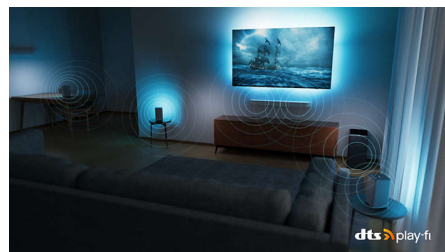

DTS Play-Fi compatible

Philips Wireless Home System powered by DTS Play-Fi lets you connect to compatible soundbars and wireless speakers around your home in seconds. Listen to movies in the kitchen. Play music anywhere. You can even create a home-cinema surround-sound system using your Philips TV as a central speaker.