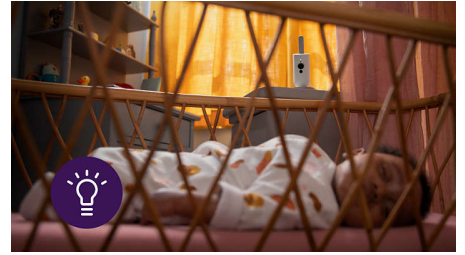

See and hear your little one at home and away with the Philips Avent Baby Monitor+ app. Using Wi-Fi or mobile internet you can monitor and soothe from anywhere.

Baby unit with full HD

The baby unit uses a full HD camera with night vision and digital zoom, bringing clear pictures of your little one's room day and night.

Give your little one's room a comforting glow with the baby unit's integrated ambient nightlight. Turn it on and off or adjust its glow from the parent unit and the Baby Monitor+ app.

True talk back

No more walkie-talkies! Our baby monitor only uses true talk back, so with the push of a button, you and your baby can hear each other sing, soothe or giggle without interruption.