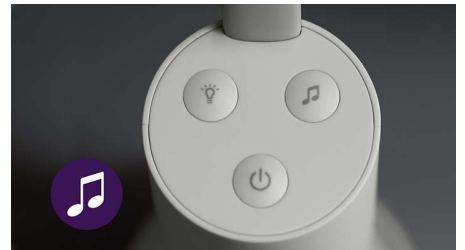

Soothing sounds

Choose between 15 soothing tracks from garden birdsong and nighttime nature, to lullabies including Rock-a-Bye Baby. And record your own to play back on demand. After all, what is better than the sound of a parent's voice?