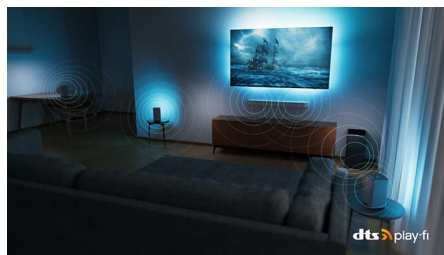

DTS Play-Fi compatible

Philips Wireless Home System powered by DTS Play-Fi lets you connect to compatible soundbars and wireless speakers around your home in seconds. Listen to movies in the kitchen. Play music anywhere. You can even create a home-cinema surround-sound system using your Philips TV as a central speaker.