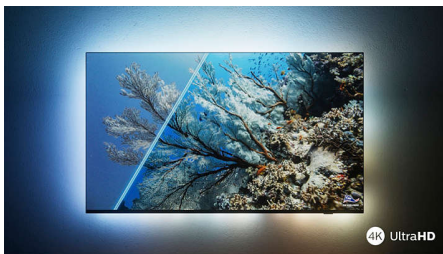

## Vibrant HDR picture

Want to experience a perfect picture for every scene? Your Philips 4K UHD TV is compatible with all major HDR formats, which means you get brilliant, sharp images. You'll see every detail, even in dark and bright areas.