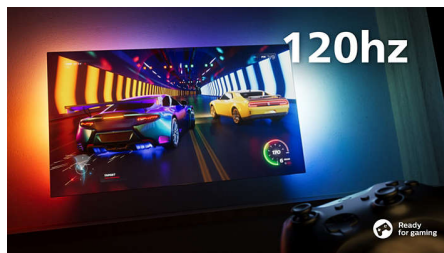

HDMI 2.1 VRR and low latency

Play without limits. Your HDMI 2.1-enabled Philips TV lets you make the most of your next-gen gear with super-responsive gameplay and incredibly smooth graphics.

Make that jump, turn on a dime or drift perfectly through a corner—while Ambilight gaming mode makes every thrill bigger.