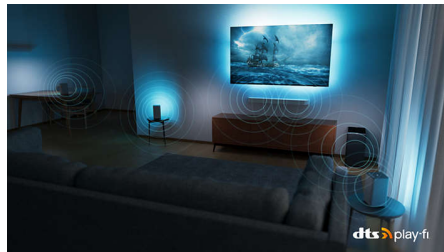

DTS Play-Fi compatible

Philips Wireless Home System powered by DTS Play-Fi lets you connect to compatible soundbars and wireless speakers around your home in seconds. Listen to movies in the kitchen. Play music anywhere. You can even create a home-cinema surround-sound system using your Philips TV as a central speaker.