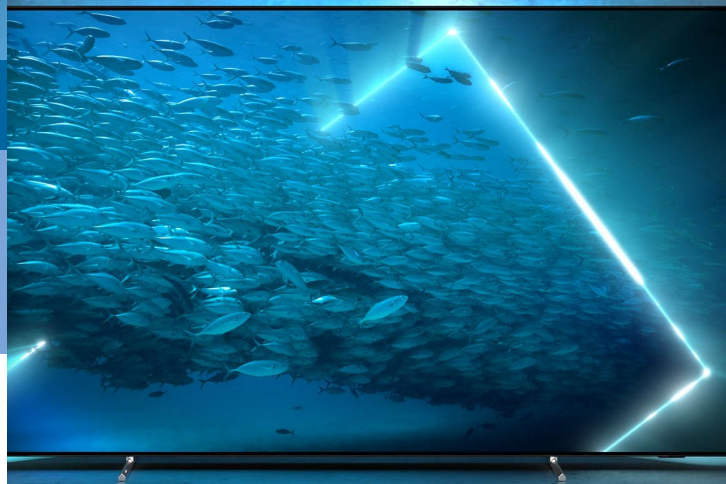

PHILIPS

4K UHD OLED
Android TV

OLED

P5 AI perfect picture engine

Dolby Atmos sound

3 sided Ambilight TV

139 cm (55") Android TV

55OLED707