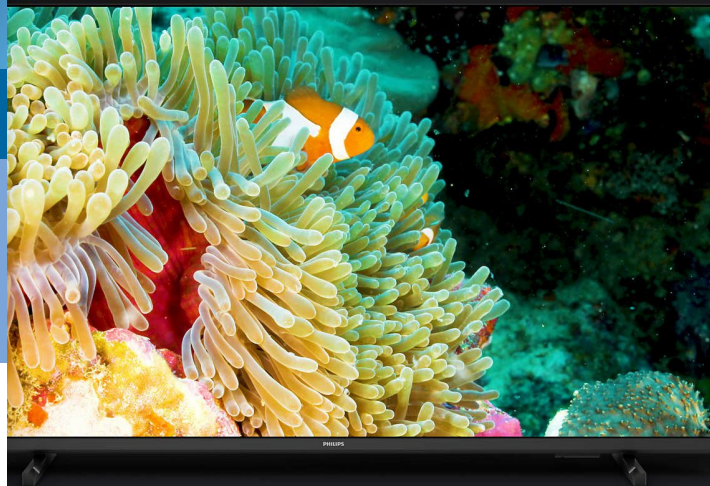

PHILIPS

4K UHD LED Smart
TV

LED

Major HDR formats supported

Dolby Vision and Dolby Atmos

108 cm (43") SAPHI smart TV

Pixel Precise Ultra HD

43PUS7607

Pure entertainment

4K UHD LED Smart TV

Get the picture and sound you want with this no-frills smart TV. You'll enjoy sharp, vivid films and shows, plus smooth, great-looking gaming. Premium Dolby Atmos sound means you'll get the most from music and soundtracks.