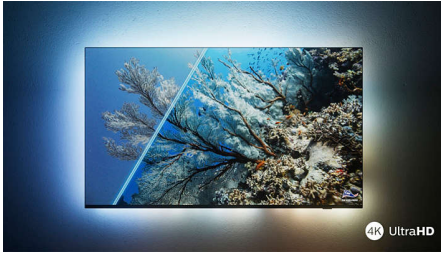

Pure entertainment

4K UHD LED Smart TV

Get the picture and sound you want with this no-frills smart TV. You'll enjoy sharp, vivid films and shows, plus smooth, great-looking gaming. Premium Dolby Atmos sound means you'll get the most from music and soundtracks.

Great value. Great performance.

- Vibrant viewing. Philips 4K UHD LED TV.
- Sharp HDR picture. Philips 4K UHD TV.
- Cinematic vision and sound. Dolby Vision and Dolby Atmos.

Highlights

4K UHD LED TV

Love everything that you watch on this 4K UHD LED TV. Philips Pixel Precise Ultra HD engine optimises picture quality to deliver sharp images, rich colours and smooth motion. You get the best possible viewing experience every time.

Philips 4K UHD TV

Sharp HDR picture. Philips 4K UHD TV.

Slim, attractive design

Slim, attractive design

Slim, attractive design.

Looking for a TV that fits with your room? The virtually bezel-free screen of this 4K smart TV goes with just about any interior, and the slim, matt-black feet make it seem as if the screen is floating. Our packaging and inserts use recycled cardboard and paper.