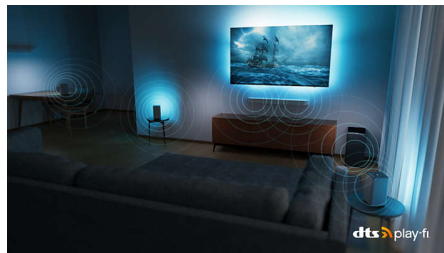

DTS Play-Fi compatible

Philips Wireless Home System powered by DTS Play-Fi lets you connect to compatible soundbars and wireless speakers around your home in seconds. Listen to movies in the kitchen. Play music anywhere. You can even create a home-cinema surround-sound system using your Philips TV as a central speaker.