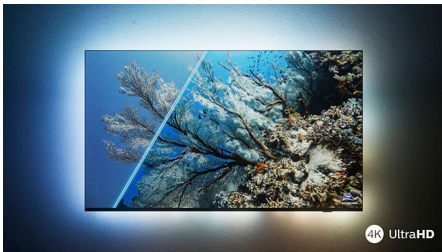

Vibrant HDR picture

Want to experience a perfect picture for every scene? Your Philips 4K UHD TV is compatible with all major HDR formats, which means you get brilliant, sharp images. You'll see every detail, even in dark and bright areas.