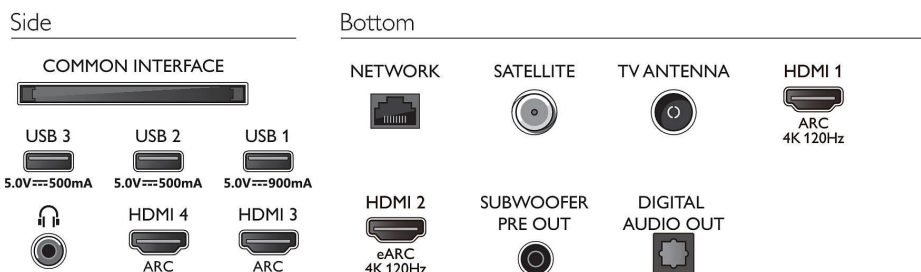

EU Energy card

- EPREL registration numbers: 1241375
- Energy class for SDR: G
- On mode power demand for SDR: 66 kWh/1000h
- Energy class for HDR: G
- On mode power demand for HDR: 69 kWh/1000h
- Off mode power consumption: n.a.
- Networked standby mode: <2.0 W
- Panel technology used: OLED

Power

- Mains power: AC 220 - 240 V 50/60 Hz
- Standby power consumption: <0.3 W
- Power Saving Features: Auto switch-off timer, Light sensor, Picture mute (for radio), Eco mode

Accessories

- Included accessories: 2 x AAA Batteries, Legal and safety brochure, Power cord, Quick start guide, Remote Control, Tabletop stand

Design

- Colours of TV: Metal bezel frame
- Stand design: Satin chrome plate, Swivel +/- 15 degree
- Remote control: with Muirhead leather

Dimensions

- Set Width: 1068.5 mm
- Set Height: 655.8 mm
- Set Depth: 69.1 mm
- Product weight: 14.6 kg
- Set width (with stand): 1068.5 mm
- Set height (with stand): 678.5 mm
- Set depth (with stand): 260.0 mm
- Product weight (+stand): 17.5 kg
- Box width: 1214.0 mm
- Box height: 815.0 mm
- Box depth: 160.0 mm
- Weight incl. Packaging: 20.8 kg
- Stand width: 500.0 mm
- Stand height: 22.0 mm
- Stand depth: 260.0 mm
- Wall-mount compatible: 300 x 300 mm
- Set depth (wall-mounted): 69.1 mm
- Set height (wall-mounted): 655.8 mm
- Set width (wall-mounted): 1068.5 mm

Connections

Issue date 2023-07-13

Version: 7.7.3

EAN: 87 18863 03464 4

© 2023 Koninklijke Philips N.V.
All Rights reserved.

Specifications are subject to change without notice.
Trademarks are the property of Koninklijke Philips N.V.
or their respective owners.

www.philips.com

* Philips OLED TV panels have been certified as flicker-free and discomfort glare free by UL.

* EPG and actual visibility (up to 8 days) is country- and operator-dependent.

* Android App offerings vary per country. For more details please visit your local Google Play Store.

* Philips TV Remote app and related functionalities vary per TV model, operator and country, as well as smart device model and OS. For more details please visit: www.philips.com/TVRemoteapp.

* USB recording for digital channels only, recordings may be limited by broadcast copy protection (CI+). Country and channel restrictions may apply.

* This television contains lead only in certain parts or components where no technology alternatives exist in accordance with existing exemption clauses under the RoHS Directive.

* Memory size (Flash): 16 G, the actual available disc space may differ (dependant on e.g. (pre-)installed apps, installed operating system, etc.)

* Amazon, Alexa and all related logos are trademarks of Amazon.com, Inc. or its affiliates. Amazon Alexa is available in selected languages and countries.

* Amazon Prime is available in selected languages and countries.

* Disney+ subscription required. Subject to terms at <https://www.disneyplus.com> (c) 2020 Disney and its related entities. Disney+ is available in selected languages and countries.

* The TV supports DVB reception for 'Free to air' broadcast. Specific DVB operators may not be supported. An up to date list can be found in the FAQ section of the Philips support website. For some operators Conditional Access and subscription are required. Contact your operator for more information.

* Google Assistant is available on Philips Android TVs running on Android O (8) or higher OS version. Google Assistant is available in selected languages and countries.

* Netflix subscription required. Subject to terms on <https://www.netflix.com>

* Rakuten TV is available in selected languages and countries.