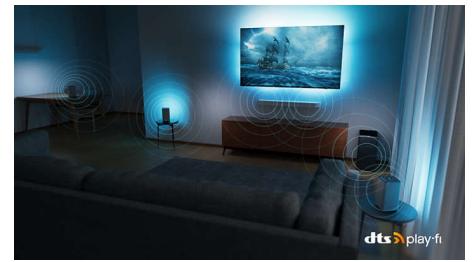

DTS Play-Fi compatible

Philips Wireless Home System powered by DTS Play-Fi lets you connect to compatible wireless speakers around your home in seconds. Listen to a film in the kitchen while you fix a snack. Play music anywhere. Keep up with the match commentary if you have to leave the room.