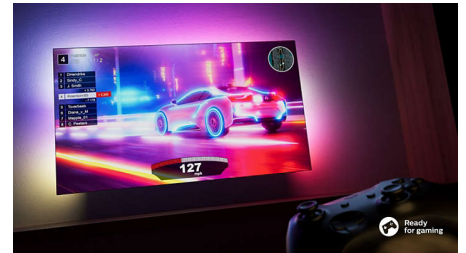

Ready for gaming

Your Philips TV is great for gaming. When you switch on your console, the TV automatically switches to an ultra-low-latency setting, which ensures responsive gameplay and incredibly smooth graphics. HDMI 2.1 and VRR are supported, and Ambilight gaming mode brings the thrill right into the room.