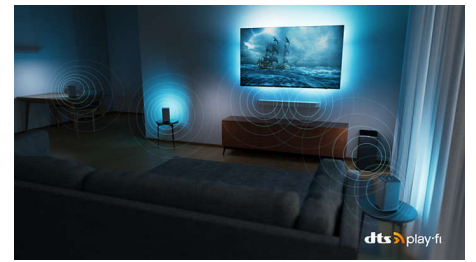

DTS Play-Fi compatible

Philips Wireless Home System powered by DTS Play-Fi lets you connect to compatible wireless speakers around your home in seconds. Listen to a film in the kitchen while you fix a snack. Play music anywhere. Keep up with the match commentary if you have to leave the room.