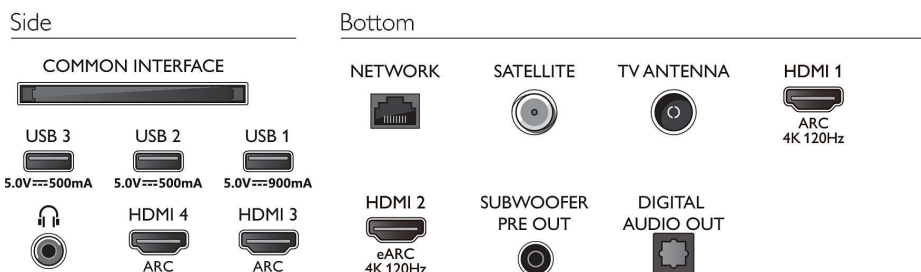

EU Energy card

- EPREL registration numbers: 1241377
- Energy class for SDR: G
- On mode power demand for SDR: 112 kWh/1000h
- Energy class for HDR: F
- On mode power demand for HDR: 94 kWh/1000h
- Off mode power consumption: n.a.
- Networked standby mode: 2.0 W
- Panel technology used: OLED

Power

- Mains power: AC 220 - 240 V 50/60 Hz
- Standby power consumption: 0.3 W
- Power Saving Features: Auto switch-off timer, Light sensor, Picture mute (for radio), Eco mode

Accessories

- Included accessories: 2 x AAA Batteries, Legal and safety brochure, Power cord, Quick start guide, Remote Control, Tabletop stand

Design

- Colours of TV: Metal bezel frame
- Stand design: Satin chrome plate, Swivel +/- 15 degree
- Remote control: with Muirhead leather

Dimensions

- Set Width: 1444.3 mm
- Set Height: 869.2 mm
- Set Depth: 69.1 mm
- Product weight: 25.7 kg
- Set width (with stand): 1444.3 mm
- Set height (with stand): 890.4 mm
- Set depth (with stand): 290.0 mm
- Product weight (+stand): 29.0 kg
- Box width: 1660.0 mm
- Box height: 1035.0 mm
- Box depth: 170.0 mm
- Weight incl. Packaging: 35.4 kg
- Stand width: 550.0 mm
- Stand height: 22.0 mm
- Stand depth: 290.0 mm
- Wall-mount compatible: 300 x 300 mm
- Set depth (wall-mounted): 152.2 mm
- Set height (wall-mounted): 869.2 mm
- Set width (wall-mounted): 1444.3 mm

Connections

Issue date 2023-07-15

Version: 7.3.2

EAN: 87 18863 03466 8

© 2023 Koninklijke Philips N.V.
All Rights reserved.

Specifications are subject to change without notice.
Trademarks are the property of Koninklijke Philips N.V.
or their respective owners.

www.philips.com

* Philips OLED TV panels have been certified as flicker-free and discomfort glare free by UL.

* EPG and actual visibility (up to 8 days) is country- and operator-dependent.

* Android App offerings vary per country. For more details please visit your local Google Play Store.

* Philips TV Remote app and related functionalities vary per TV model, operator and country, as well as smart device model and OS. For more details please visit: www.philips.com/TVRemoteapp.

* USB recording for digital channels only, recordings may be limited by broadcast copy protection (CI+). Country and channel restrictions may apply.

* This television contains lead only in certain parts or components where no technology alternatives exist in accordance with existing exemption clauses under the RoHS Directive.

* Memory size (Flash): 16 G, the actual available disc space may differ (dependant on e.g. (pre-)installed apps, installed operating system, etc.)

* Amazon, Alexa and all related logos are trademarks of Amazon.com, Inc. or its affiliates. Amazon Alexa is available in selected languages and countries.

* Amazon Prime is available in selected languages and countries.

* Disney+ subscription required. Subject to terms at <https://www.disneyplus.com> (c) 2020 Disney and its related entities. Disney+ is available in selected languages and countries.

* The TV supports DVB reception for 'Free to air' broadcast. Specific DVB operators may not be supported. An up to date list can be found in the FAQ section of the Philips support website. For some operators Conditional Access and subscription are required. Contact your operator for more information.

* Google Assistant is available on Philips Android TVs running on Android O (8) or higher OS version. Google Assistant is available in selected languages and countries.

* Netflix subscription required. Subject to terms on <https://www.netflix.com>

* Rakuten TV is available in selected languages and countries.