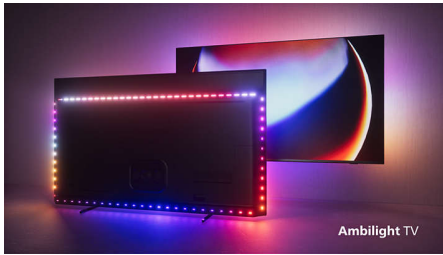

With Ambilight, the incredible experience of watching a Philips OLED TV gets even better! LED lights on all four sides of the TV glow and change colour in perfect sync with the colours of the on-screen action or your music. It's so warm and immersive, you'll wonder how you enjoyed TV without it.