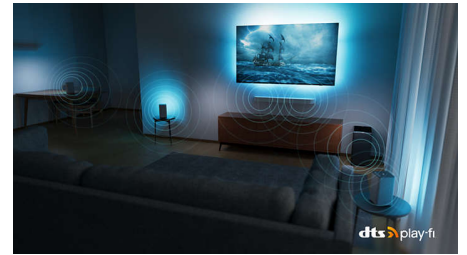

DTS Play-Fi compatible

Philips Wireless Home System powered by DTS Play-Fi lets you connect to compatible soundbars and wireless speakers around your home in seconds. Listen to movies in the kitchen. Play music anywhere. You can even create a home-cinema surround-sound system using your Philips TV as a central speaker.