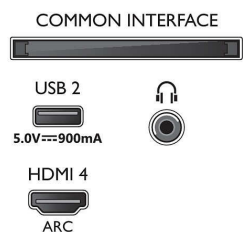

Specifications

Ambilight

- Ambilight Features: Built-in Ambilight+hue, Ambilight Music, Game Mode, Wall colour adaptive, Lounge mode, AmbiWakeup, AmbiSleep, Philips Wireless Home Speakers, Ambilight Aurora, Ambilight Boot-Up Animation
- Ambilight Version: 3 sided

Picture/Display

- Aspect ratio: 16:9
- Diagonal screen size (metric): 164 cm

- Display: 4K Ultra HD LED
- Panel resolution: 3840 x 2160
- Native refresh rate: 60 Hz
- Picture engine: P5 Perfect Picture Engine
- Picture enhancement: Dolby Vision, HDR10+, Micro Dimming Pro, Natural Motion, Wide Colour Gamut 90% DCI/P3
- Diagonal screen size (inch): 65 inch

Display input resolution

- Resolution-Refresh rate: 576 p - 50 Hz, 640 x 480

- 60 Hz, 720 p - 50 Hz, 60 Hz, 2560 x 1440 - 60 Hz, 1920 x 1080p - 24 Hz, 25 Hz, 30 Hz, 3840 x 2160p - 24 Hz, 25 Hz, 30 Hz, , 50 Hz, 60 Hz

Tuner/Reception/Transmission

- Digital TV: DVB-T/T2/T2-HD/C/S/S2
- TV Programme guide*: 8-day Electronic Programme Guide
- Signal strength indication

Connections

Side