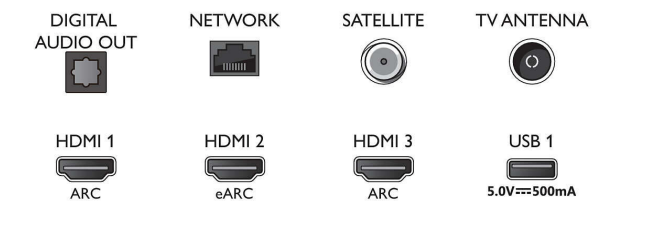

Tuner/Reception/Transmission

- Digital TV: DVB-T/T2/T2-HD/C/S/S2
- TV Programme guide*: 8-day Electronic Programme Guide
- Signal strength indication

Connections

Side

Bottom

Specifications

- Teletext: 1000 page Hypertext
- HEVC support