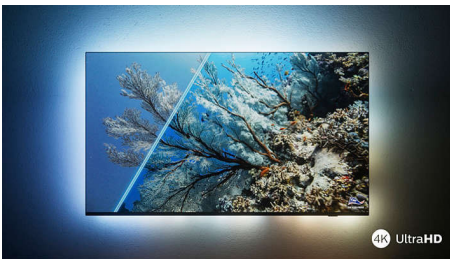

PHILIPS

4K UHD LED Android TV
3 sided Ambilight TV Major HDR formats supported, P5 Perfect Picture Engine, 164 cm (65") Android TV

65PUS8507/12

Highlights

The one with Ambilight.

With Philips Ambilight, the brilliant experience of watching a Philips TV gets even bigger! LED lights around the edge of the TV glow and change colour in perfect sync with the colours of the on-screen action or your music. It's so warm and immersive, you'll wonder how you enjoyed TV without it.

Vibrant HDR picture

Want to experience a perfect picture for every scene? Your Philips 4K UHD TV is compatible with all major HDR formats, which means you get brilliant, sharp images. You'll see every detail, even in dark and bright areas.