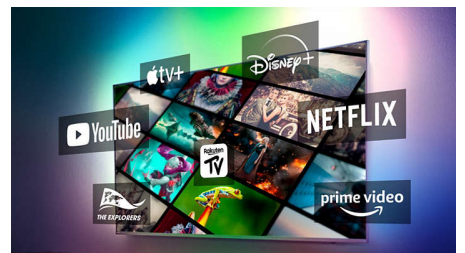

Android TV

Your Philips Android TV gives you the content you want—when you want it. You can customise the home screen to display your favourite apps, making it simple to start streaming the movies and shows you love. Or pick up where you left off.