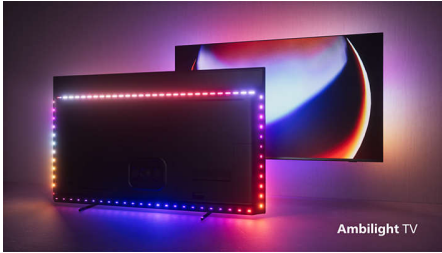

With Ambilight, the incredible experience of watching a Philips OLED TV gets even better! LED lights on all four sides of the TV glow and change colour in perfect sync with the colours of the on-screen action or your music. It's so warm and immersive, you'll wonder how you enjoyed TV without it.