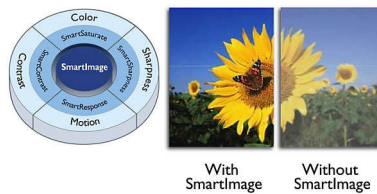

## Digital TV tuner

A digital television tuner built into a monitor to receive and display high quality TV signals from various sources.

## Full HD LCD display 1920x1080p

The Full HD screen has the widescreen resolution of 1920 x 1080p. This is the highest resolution of HD sources for the best possible picture quality. It is fully future proof as it supports 1080p signals from all sources, including the most recent like Blu-ray and advanced HD game consoles. The signal processing is extensively upgraded to support this much higher signal quality and resolution. It produces brilliant flicker-free progressive scan pictures with superb brightness and colors.

## SmartContrast ratio 2000000:1

You want the LCD flat display with the highest contrast and most vibrant images. Philips

advanced video processing combined with unique extreme dimming and backlight boosting technology results in vibrant images. SmartContrast will increase the contrast with excellent blacklevel and accurate rendition of dark shades and colors. It gives a bright, lifelike picture with high contrast and vibrant colors.

## SmartPicture

SmartPicture is an exclusive leading edge Philips technology that analyzes the content displayed on your screen and gives you optimized display performance. This user friendly interface allows you to select various modes like Office, Image, Entertainment, Economy etc., to fit the application in use. Based on the selection, SmartPicture dynamically optimizes the contrast, color saturation and sharpness of images and videos for ultimate display performance. The Economy mode option offers you major power savings. All in real time with the press of a single button!