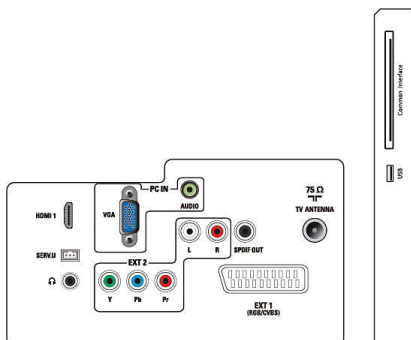

## Accessories

- Included accessories: Power cord, Remote Control (with battery), Quick start guide, User Manual, VGA cable

Issue date 2024-03-14

Version: 1.1.2

EAN: 87 12581 62595 5

© 2024 Koninklijke Philips N.V.  
All Rights reserved.