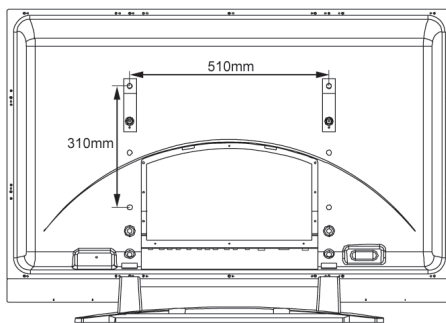

Tuner/Reception/Transmission

- TV system: PAL, PAL B/G, PAL D/K, PAL I, SECAM

Convenience

- Picture in Picture: Full dual screen (2 tuners), Picture in Picture All Inputs, Double window
- Screen Format Adjustments: Mosaic Screen, Continuous Zoom
- Convenience Enhancements: On-screen Display
- Teletext: 200 pages
- OSD Languages: English, French, German, Italian, Spanish
- SRS sound processing
- Built-in Audio: Built-in amplifier (2x10) and speakers
- DPMS power saving system
- Screen saving functions: Full white, image reverse, pixel shift
- Regulatory Approvals: CE Mark, FCC-B, UL, CSA

Power

- Consumption: 330 Watts (average)
- Power supply: 100-240VAC, 50/60Hz
- Sleep Mode: 5 Watts Max.

Dimensions

- Dimensions (without base) (W x H x D): 1138 x 691 x 98 mm
- Weight: 37 kg
- Temperature range (operation): 0°C to 40°C
- Relative Humidity: 20% - 80%
- Lifetime to 50% brightness: 30000 hr

Accessories

- Included Accessories: Table top stand, Remote control, Battery, S-video cable, AV cable, 3xRCA to 3x RCA, Audio Cable, VGA cable, AC Power Cord
- User Guide on CD-ROM
- Optional accessories: Ceiling mount, Flexible wall mount, Fixed wall mount, Speakers
- User Manual: Eng, Ger, Fre, Spa, Ita

Miscellaneous

- Bezel: Silver

Product highlights

Multiple PiP Modes

Multiple Picture-in-Picture modes allow you to simultaneously watch two video sources either picture-in-picture, side by side, or in a mosaic-view with still images.

High speed colour rendering

It is difficult to do the colour rendering for both NTSC and EBU colour space in conventional PDP. The built-in 12-bit high speed circuit brings pure, rich natural colour reproduction in both the NTSC and EBU colour space

High brightness & contrast

High brightness and contrast values are extremely beneficial in public environments where lighting conditions are variable and often beyond control.

De-contouring

Conventional PDP's often show contouring in lower grey levels because of insufficient grey level resolution. A proprietary technology has been implemented to minimise contouring resulting in better and smoother gradients.

3D Combfilter

The 3D comb filter separates brightness and colour signals better in 3D domain to eliminate cross-colour, cross-luminance and dot-crawl distortion - all of which detract from your viewing pleasure. The 3D digital comb filter performs field-by-field comparisons of the television image to accurately separate the colour from the black-and-white information and remove both horizontally and vertically hanging dots, as well as dot crawl. The result is a razor sharp image.

HDTV Signal Compatible

This display is capable of accepting 1080i and 720p HDTV signals via an external HDTV decoder with RGB or Components Video outputs

Built-in audio amp with SRS

If an application requires better sound quality, then this monitor provides SRS surround sound processing, built-in speakers and the ability to connect bigger external speakers

Fanless operation

A system without fans is quiet and doesn't collect dust inside the monitor. No moving parts inside the monitor will thus improve the reliability of the product.

Advanced anti burn-in function

A protective function called "pixel shift" has been implemented. When the protection mechanism is activated the screen image automatically shifts its pixel positions to prevent "image ghosting". Secondly, burn-in recovery has been implemented. Depending on the model, ghost images are removed by applying a full white signal on the whole panel for a certain amount of time or by reversing the image to achieve the same result.