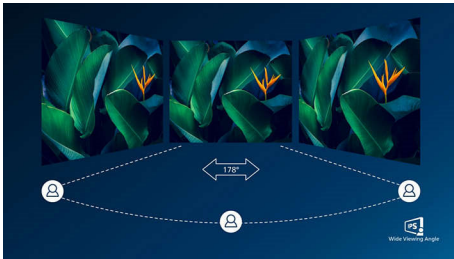

Experience true multimedia

- Built-in speakers for audio without desktop clutter
- HDMI-ready for Full HD entertainment
- DisplayPort connection for maximum visuals

Vivid pictures every time

- IPS LED wide view technology for image and color accuracy
- 16:9 Full HD display for crisp detailed images
- SmartImage presets for easy optimized image settings
- Narrow border display for a seamless appearance

PHILIPS

Full HD LCD monitor
V Line 22 (21.5" / 54.6 cm diag.), 1920 x 1080 (Full HD)

223V7QJAB/27

Highlights

IPS technology

IPS displays use an advanced technology which gives you extra wide viewing angles of 178/178 degree, making it possible to view the display from almost any angle. Unlike standard TN panels, IPS displays gives you remarkably crisp images with vivid colors, making it ideal not only for Photos, movies and web browsing, but also for professional applications which demand color accuracy and consistent brightness at all times.

UltraNarrow Border

The new Philips displays feature ultra-narrow borders which allow for minimal distractions and maximum viewing size. Especially suited for multi-display or tiling setup like gaming, graphic design and professional applications, the ultra-narrow border display gives you the feeling of using one large display.