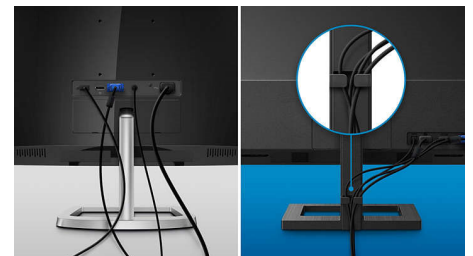

Cable management

Cable management is an intimate design that maintains tidy workspace by organizing cables and wires required for the operation of a display device.

4-sided
Frameless

Wide Viewing
Angle

AMD
FreeSync

Fast Response
1ms MPRT

SmartImage™
Game

Flicker-free

LowBlue Mode

Wide Viewing
Angle

EasySelect

Full HD
1080p