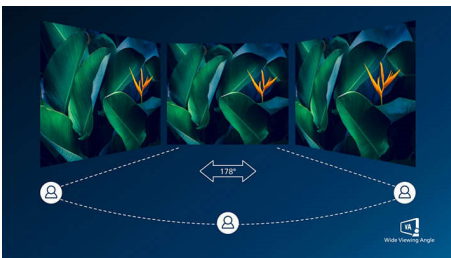

VA display

Philips VA LED display uses an advanced multi-domain vertical alignment technology which gives you super-high static contrast ratios for extra vivid and bright images. While standard office applications are handled with ease, it is

especially suitable for photos, web-browsing, movies, gaming, and demanding graphical applications. It's optimized pixel management technology gives you 178/178 degree extra wide viewing angle, resulting in crisp images.