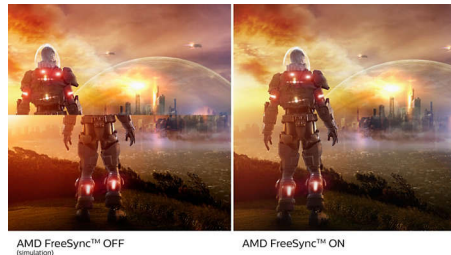

Ultra-smooth gaming

Gaming shouldn't be a choice between choppy gameplay or broken frames. With the new Philips monitor it doesn't have to be. Get fluid, artifact-free performance at virtually any framerate with AMD FreeSync™ technology, smooth quick refresh and ultra-fast response time.