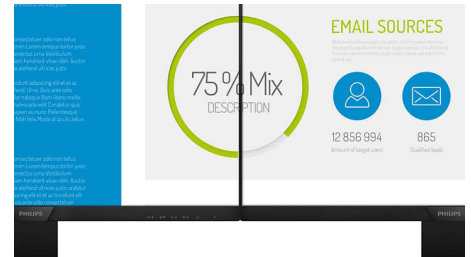

UltraNarrow Border

The new Philips displays feature ultra-narrow borders which allow for minimal distractions and maximum viewing size. Especially suited for multi-display or tiling setup like gaming, graphic design and professional applications, the ultra-narrow border display gives you the feeling of using one large display.