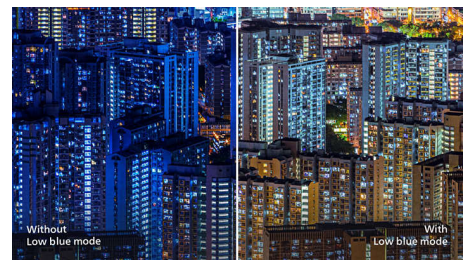

LowBlue Mode

Studies have shown that just as ultra-violet rays can cause eye damage, shortwave length blue light rays from LED displays can cause eye damage and affect vision over time. Developed for wellbeing, Philips LowBlue Mode setting uses a smart software technology to reduce harmful shortwave blue light.