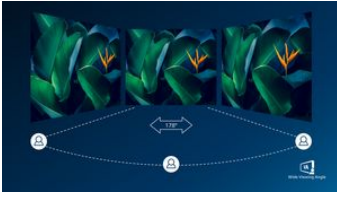

- AMD FreeSync™ Premium; tear free, stutter free, fluid gaming
- 144Hz refresh rates for ultra-smooth, brilliant images
- 1ms (MPRT) fast response for crisp image and smooth gameplay

- SmartImage game mode optimized for gamers
- Ultra Wide-Color wider range of colors for a vivid picture

Features designed for you

- Less eye fatigue with Flicker-free technology
- LowBlue Mode for easy on-the-eyes productivity
- Built-in stereo speakers for multimedia

PHILIPS

Features

VA display

Philips VA LED display uses an advanced multi-domain vertical alignment technology which gives you super-high static contrast ratios for extra vivid and bright images. While standard office applications are handled with ease, it is especially suitable for photos, web-browsing, movies, gaming, and demanding graphical applications. It's optimized pixel management technology gives you 178/178 degree extra wide viewing angle, resulting in crisp images.