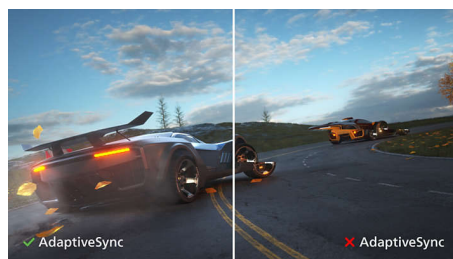

Adaptive-Sync technology

Gaming shouldn't be a choice between choppy gameplay or broken frames. Get fluid, artifact-free performance at virtually any framerate with Adaptive-Sync technology, smooth quick refresh and ultra-fast response time.