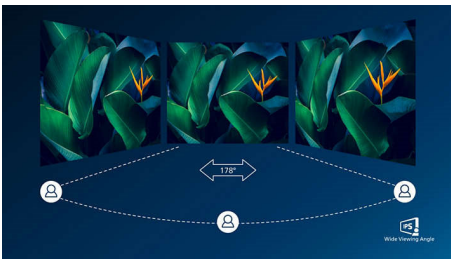

- SmartContrast for rich black details
- IPS LED wide view technology for image and color accuracy
- 4-sided frameless display

PHILIPS

Full HD LCD monitor
E Line 27" (68.6 cm), 1920 x 1080 (Full HD)

27E2F/75

Highlights

4-sided frameless

Extremely minimizing 4-sided bezels on this virtually frameless display gives minimalist look and offers an expansive viewing experience. Expand your productivity and make you focus on the vivid images with seamless visions. Significant wide view without distraction even multi monitor set-up in pivot mode.

IPS technology

IPS displays use an advanced technology which gives you extra wide viewing angles of 178/178 degree, making it possible to view the display from almost any angle. Unlike standard TN panels, IPS displays gives you remarkably crisp images with vivid colors, making it ideal not only for Photos, movies and web browsing, but also for professional applications which demand color accuracy and consistent brightness at all times.