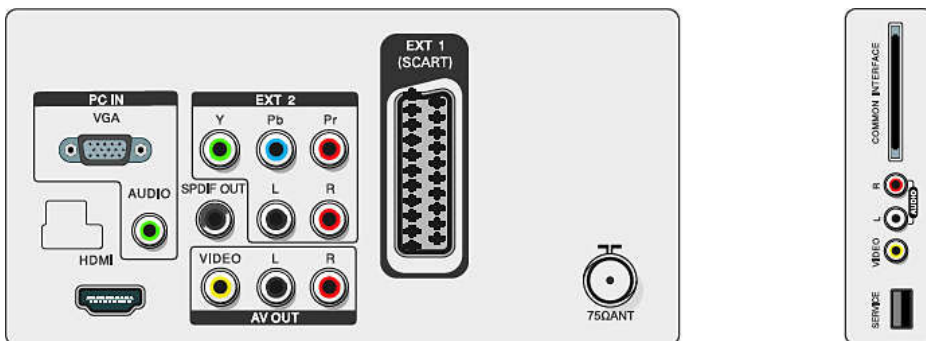

Built-in TV tuner

A television tuner built into a monitor to display television signals as well as computer data.

Remote control for TV

Remote control for TV functions

Specifications

Connectivity

- Signal Input: VGA (Analog), HDMI, PC Audio in
- Other connections: Common Interface, CVBS in, Audio L/R in, USB Service port, S/PDIF out (coaxial)
- Ext 1: SCART in
- Ext 2: YPbPr in, Audio L/R in
- Ext 3: CVBS out, Audio L/R out

Accessories

- Included accessories: Table top stand, Power cord, Quick start guide, User Manual, Remote Control, Batteries for remote control

Issue date 2024-03-25

Version: 3.0.1

EAN: 87 12581 59592 0

© 2024 Koninklijke Philips N.V.
All Rights reserved.