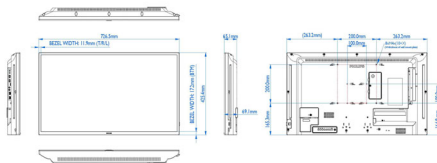

Dimensions

- Set Width: 726.5 mm
- Product weight: 5.7 kg
- Set Height: 425.4 mm
- Set Depth: 65.1 (@Wall mount) / 69.1 (@AC) mm
- Set Width (inch): 28.60 inch
- Set Height (inch): 16.75 inch
- Wall Mount: 100 (H) x 100 (V) mm / 200 (H) x 200 (V) mm, M4
- Set Depth (inch): 2.56 inch (@Wall mount) / 2.72 (@AC) inch
- Bezel width: 11.9 mm (T/L/R), 17.2 mm (B)
- Product weight (lb): 12.57 lb

Operating conditions

- Altitude: 0 ~ 3000 m
- Temperature range (operation): 0 ~ 40 °C
- MTBF: 50,000 hour(s)
- Temperature range (storage): -20 ~ 60 °C
- Humidity range (operation)[RH]: 20–80% RH (No condensation)
- Humidity range (storage) [RH]: 20–80% RH (No condensation)

Multimedia Applications

- USB Playback Video: H.263, H.264, H.265, MPEG, VP8
- USB Playback Picture: BMP, JPEG, PNG
- USB Playback Audio: AAC, HEAAC, MPEG

Accessories

- Included accessories: Quick start guide, RS232 cable, AC Power Cord, HDMI cable, Remote Control and AAA Batteries
- Included Accessories: RS232 daisy-chain cable, Philips logo (x 1), Screws, USB Cover (x 1)
- Stand: BM05911 (Optional)

Miscellaneous

- On-Screen Display Languages: English, French,

- German, Spanish, Polish, Turkish, Russian, Italian, Simplified Chinese, Traditional Chinese, Arabic, Japanese, Danish, Dutch, Finnish, Norwegian, Portuguese, Swedish
- Warranty: 3 year warranty
- Regulatory approvals: CE, CCC, RoHS, BSMI, CB, VCCI, CU, EMF, EnergyStar 8.0, ETL, FCC, Class A, PSB

Issue date 2024-03-24

Version: 4.1.1

EAN: 87 12581 76881 2

© 2024 Koninklijke Philips N.V.
All Rights reserved.

Specifications are subject to change without notice.
Trademarks are the property of Koninklijke Philips N.V.
or their respective owners.

www.philips.com