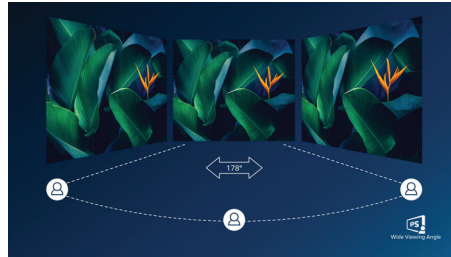

IPS technology

IPS displays use an advanced technology which gives you extra wide viewing angles of 178/178 degree, making it possible to view the display from almost any angle - even in 90 degree Pivot mode! Unlike standard TN panels, IPS displays gives you remarkably crisp images with vivid colors, making it ideal not only for Photos, movies and web browsing, but also for professional applications which demand color accuracy and consistent brightness at all times.