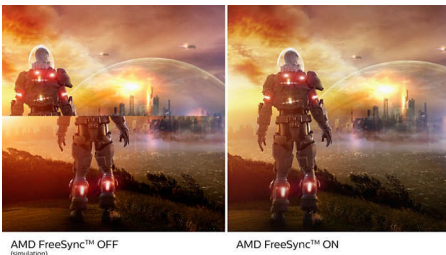

AMD FreeSync™ Premium

Gaming shouldn't be a choice between choppy gameplay or broken frames. AMD FreeSync™ Premium equips serious gamers with a fluid, tear-free gameplay experience at peak performance. There are no compromises, game confidently with a high refresh rate, low framerate compensation, and low latency.