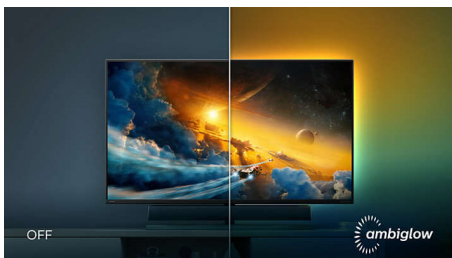

4K HDR display with Ambiglow
Momentum 55" (139.7 cm), 3840 x 2160 (4K UHD)

Highlights

Sound by Bowers & Wilkins

Six sound modes to optimise your gaming, viewing or listening experience. Sport and Racing: create a realistic, being-there experience when enjoying sports or racing games. RPG and Adventure: immerse yourself in spacious and atmospheric sound. Shooting and Action: experience punchy, impactful sound for maximum excitement and realism. Movie Watching: enhance movie soundtracks for an immersive, cinematic listening experience. Music: True Sound by Bowers & Wilkins, delivering the performance as the artist intended. Personal: access the EQ menu to adjust the sound to your specific requirements.

Kvadrat speaker fabric

Sound this perfect should be heard with no obstructions. The soundbar on this Philips display is covered with a premium speaker fabric created by high-end manufacturer Kvadrat. This beautiful wool-blend material is acoustically transparent, allowing every scintillating detail to flow freely from the speaker into the room.

Ambiglow technology

Ambiglow adds a new dimension to your viewing experience. The innovative Ambiglow technology enhances the content on the screen by creating a halo of light from the monitor. Its fast processor analyses the incoming image content and continuously

adapts the colour and brightness of the emitted light to match the image. Especially suited for watching movies, sports or playing games, Philips Ambiglow offers you a unique and immersive viewing experience.