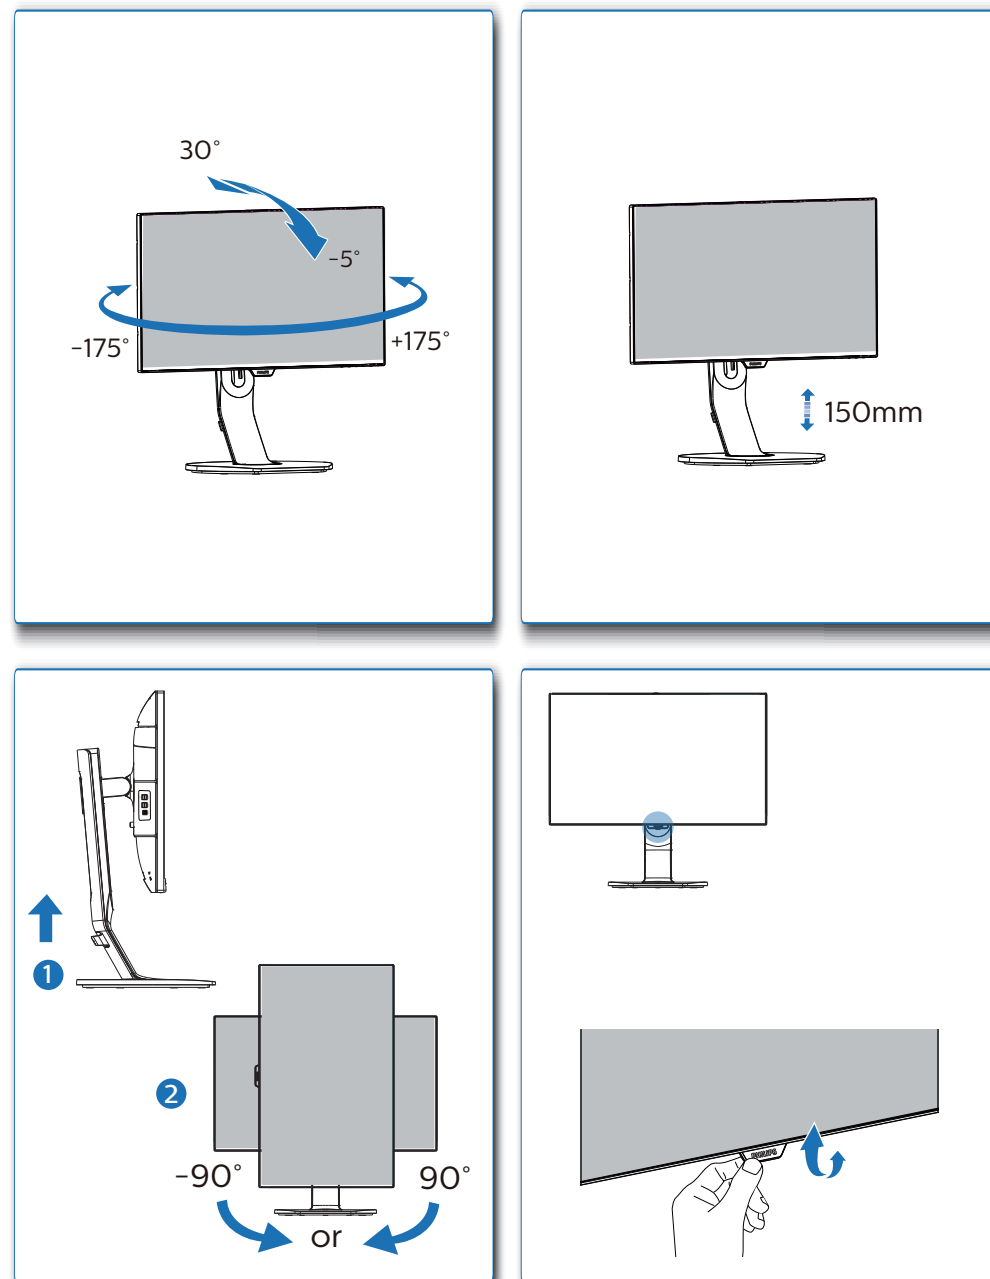

GRAPHIC DEVELOPMENT MMD	
Product name	
Project name	
Project no.	
Finishing	Folded sheet
Scale	1:1
Size Spreads	594 (W) x 210 (H) mm
Size	148.5 (W) x 210 (H) mm
Operator(s)	
Date amended	May. 18, 2016
VERSION No.	
APPROVAL	
QC Lithographer	
Product Manager	
Date Check	
ARTWORK DOCUMENT	
Paper	80gsm White, woodfree coated
Numbers of colours	2C2C
Spotcolor	
Aftertreatment	
☐ Cropping	
☐ Coating	
☐ Varnishing	
☐ Embossing	
☐ Cutterguide	
☐ Die-cut	
☐ Binding	
☐ Glue	

4

EN Need help?

Online help: www.philips.com/support

SC 需要帮助?

在线帮助: www.philips.com/support

FR Besoin d'Aide ?

Aide en ligne: www.philips.com/support

ES ¿Necesita ayuda?

Ayuda en línea: www.philips.com/support

DE Benötigen Sie Hilfe?

Online-Hilfe: www.philips.com/support

IT Avete bisogno di aiuto?

Guida in linea: www.philips.com/support

BR Precisa ajuda?

Ajuda online: www.philips.com/support

KO 도움이 필요하신가요?

온라인 도움말: www.philips.com/support

UK Потребуйте помощи?

Поддержка он-лайн: www.philips.com/support

RU Нужна помощь?

TR Yardıma ihtiyacınız var mı?

Online yardım: www.philips.com/support

HI क्या सहायता की जरूरत है?

ऑनलाइन सहायता: www.philips.com/support

AR هل تريد المساعدة؟

www.philips.com/support للمساعدة عبر الانترنت

JP ヘルプが必要ですか?

オンラインヘルプ: www.philips.com/support

Version: M8241PNWQ1L

© 2018 Koninklijke Philips N.V. All rights reserved.

This product was manufactured and brought to the market by or on behalf of Top Victory Investments Ltd. or one of its affiliates. Top Victory Investments Ltd. is the warrantor in relation to this product. Philips and the Philips Shield Emblem are registered trademarks of Koninklijke Philips N.V. used under license.

Specifications are subject to change without notice.

www.philips.com

Printed in China

F41G24M181317A----