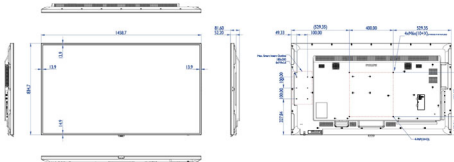

Operating conditions

- Altitude: 0 ~ 3000 m
- Temperature range (operation): 0 ~ 40 °C
- Temperature range (storage): -20 ~ 60 °C
- Relative humidity: 20 ~ 80% (operation), 5 - 95% (storage) %
- MTBF: 50,000 hour(s)

Power

- Mains power: 100 ~ 240 VAC, 50 ~ 60 Hz
- Consumption (On mode): 110 W
- Standby power consumption: <0.5W
- Power Saving Features: Smart Power
- Consumption (Max): 295 W
- Consumption (Typical): 165 W
- Energy Label Class: G

Sound

- Built-in speakers: 2 x 10W RMS

Accessories

- Included accessories: AC Power Cord, RS232 cable, Batteries for remote control, Quick start guide, Remote Control, HDMI cable, IR sensor cable (1.8M)
- Included Accessories: RS232 daisy-chain cable, USB Cover and screw x1
- Stand: BM05922

Multimedia Applications

- USB Playback Video: ASF, AVI, DAT, FLV, MKV, MP4, MPEG, MPG, TS, VOB, WEBM, WMV, TRP
- USB Playback Picture: BMP, JPEG, JPG, PNG
- USB Playback Audio: AAC, M4A, MP3, WMA

Miscellaneous

- Warranty: 3 year warranty
- On-Screen Display Languages: Arabic, Simplified Chinese, Traditional Chinese, English, French, German, Italian, Polish, Russian, Spanish, Turkish, Japanese, Czech, Danish, Dutch, Finnish, Norwegian, Portuguese, Swedish
- Regulatory approvals: BSMI, CB, CCC, CE, EAC, EMF, EnergyStar 7.0, FCC, Class B, PSB, UL/cUL, CECP

Internal Player

- Storage: 8GB eMMC
- CPU: Quad Core Full HD
- Memory: 2GB DDR3

Issue date 2022-11-10

Version: 15.1.1

12 NC: 8670 001 42306
EAN: 87 12581 74358 1

© 2022 Koninklijke Philips N.V.
All Rights reserved.

Specifications are subject to change without notice.
Trademarks are the property of Koninklijke Philips N.V.
or their respective owners.

www.philips.com