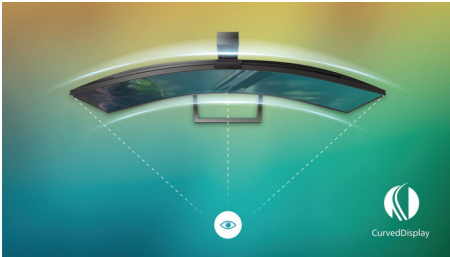

Design to enhance the senses

- Curved display design for more immersive experience
- Ambiglow intensifies entertainment with halo of light

Superb Picture Quality

- MVA Display for wide viewing angles and deep contrast levels
- Crystalclear images with Quad HD 2560 x 1440 pixels
- Ultra Wide-Color wider range of colors for a vivid picture

Built for fast action

- AMD FreeSync™ Premium; tear free, stutter free, fluid gaming
- 144Hz refresh rates for ultra-smooth, brilliant images
- SmartImage game mode optimized for gamers

Get comfortable

- Height adjustment for ideal sitting position
- LowBlue Mode for easy on-the-eyes productivity
- Less eye fatigue with Flicker-free technology

PHILIPS

Highlights

Curved display design

Desktop monitors offer a personal user experience, which suits a curve design very well. The curved screen provides a pleasant yet subtle immersion effect, which focuses on you at the center of your desk.

Ambiglow Technology

Ambiglow adds a new dimension to your viewing experience. The innovative Ambiglow technology enlarges the screen by creating an immersive halo of light. Its fast processor analyses the incoming image content and continuously adapts the color and brightness of the emitted light to match the image. User friendly options allow you to adjust the ambience to your liking. Especially suited for watching movies, sports or playing games, Philips Ambiglow offers you a unique and immersive viewing experience.