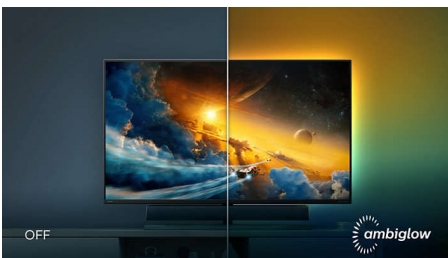

4K HDR display with Ambiglow
Momentum 55" (139.7 cm), 3840 x 2160 (4K UHD)

558M1RY/00

Highlights

Sound by Bowers & Wilkins

Six sound modes to optimise your gaming, viewing or listening experience. Sport and Racing: create a realistic, being-there experience when enjoying sports or racing games. RPG and Adventure: immerse yourself in spacious and atmospheric sound. Shooting and Action: experience punchy, impactful sound for maximum excitement and realism. Movie Watching: enhance movie soundtracks for an immersive, cinematic listening experience. Music: True Sound by Bowers & Wilkins, delivering the performance as the artist intended. Personal: access the EQ menu to adjust the sound to your specific requirements.

Kvadrat speaker fabric

Sound this perfect should be heard with no obstructions. The soundbar on this Philips display is covered with a premium speaker fabric created by high-end manufacturer Kvadrat. This beautiful wool-blend material is acoustically transparent, allowing every scintillating detail to flow freely from the speaker into the room.

Ambiglow technology

Ambiglow adds a new dimension to your viewing experience. The innovative Ambiglow technology enhances the content on the screen by creating a halo of light from the monitor. Its fast processor analyses the incoming image content and continuously

adapts the colour and brightness of the emitted light to match the image. Especially suited for watching movies, sports or playing games, Philips Ambiglow offers you a unique and immersive viewing experience.