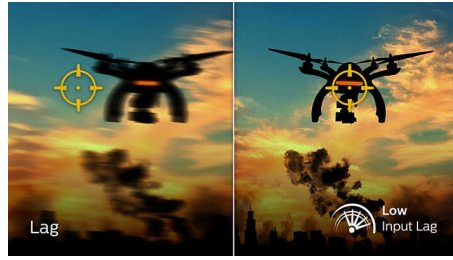

0.5 ms MPRT fast response

The Philips Momentum display with 0.5 ms MPRT effectively eliminates smearing and motion blur, and delivers sharper and more precise visuals to enhance your gaming experience. Fast-moving action and dramatic transitions will be rendered smoothly. The best choice for playing thrilling and twitch-sensitive games.

Low Input Lag

Input lag is the amount of time that elapses between performing an action with connected devices and seeing the result on screen. Low input lag reduces the time delay between entering a command from your devices to monitor, greatly improving play on twitch-sensitive video games, particularly important for playing fast-paced, competitive games.