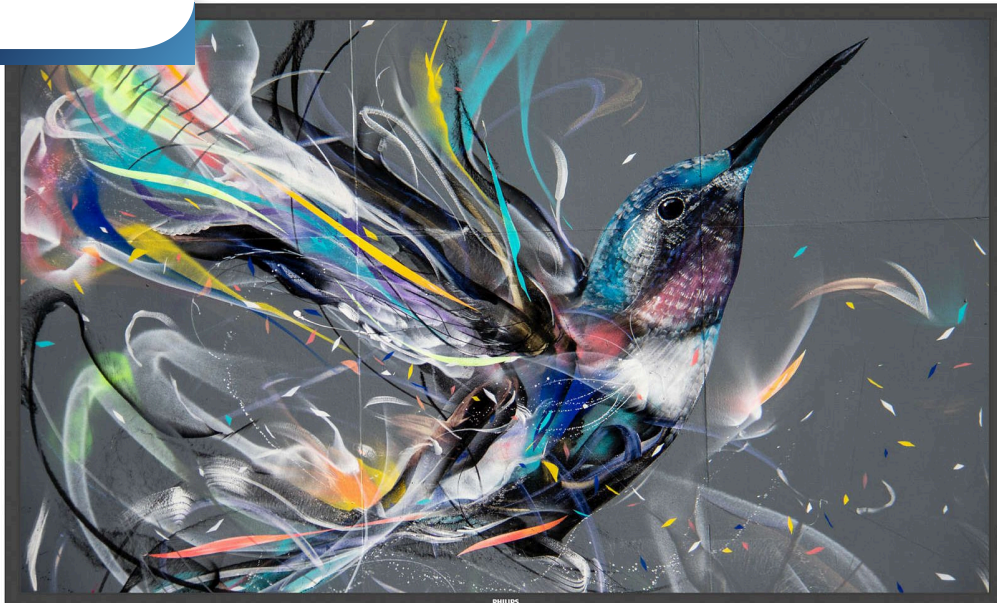

PHILIPS

Q-line scherm

Signage Solutions

75"

Direct LED Backlight

Ultra HD

75BDL3511Q

Uitblinker