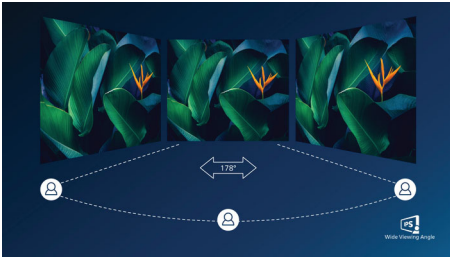

Perfectly designed for your space

- VESA mount allows for flexibility

PHILIPS

Full HD LCD monitor
V Line 22 (21.5" / 54.6 cm diag.), 1920 x 1080 (Full HD)

223V7QHAW/89

Highlights

IPS technology

IPS displays use an advanced technology which gives you extra wide viewing angles of 178/178 degree, making it possible to view the display from almost any angle. Unlike standard TN panels, IPS displays gives you remarkably crisp images with vivid colors, making it ideal not only for Photos, movies and web browsing, but also for professional applications which demand color accuracy and consistent brightness at all times.

UltraNarrow Border

The new Philips displays feature ultra-narrow borders which allow for minimal distractions

and maximum viewing size. Especially suited for multi-display or tiling setup like gaming, graphic design and professional applications, the ultra-narrow border display gives you the feeling of using one large display.