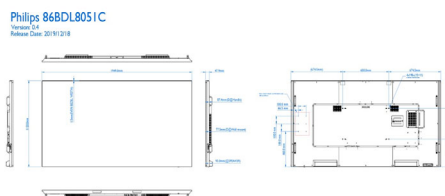

Operating conditions

- Temperature range (operation): 0 ~ 40 °C
- Temperature range (storage): -20 ~ 60 °C
- Relative humidity: 20 ~ 80%(operating),5 ~95%(storage) %
- Altitude: 0 ~ 3000 m
- MTBF: 50,000 hour(s)

Sound

- Built-in speakers: 2 x 20W RMS

Accessories

- Included Accessories: Philips logo (x1), RS232 Daisy chain cable (x1), Cleaning cloth (x1), DVI - I Cable (1.8m) (x1), HDMI Cable (3m) (x1), HDMI transmitter (x2), IR sensor cable (1.8 m) (x1), M2 Screw (x2), M3 screw (x2), Power cable (x3), Touch Pen (x2), USB A to B cable (3m) (x1), USB Cover (x1), AAA batteries (x1), Quick start guide (x1), Remote control (x1), RS232 cable (3 m) (x1)

Multimedia Applications

- USB Playback Audio: AAC, M4A, MP3, WMA
- USB Playback Picture: BMP, JPEG, JPG, PNG
- USB Playback Video: ASF, AVI, FLV, MKV, MP4, MPEG, MPG, TS, VOB, WEBM, WMV, DAT

Miscellaneous

- On-Screen Display Languages: English, French, German, Spanish, Polish, Turkish, Russian, Italian, Simplified Chinese, Traditional Chinese, Arabic, Japanese, Danish, Dutch, Finnish, Norwegian, Portuguese, Swedish
- Regulatory approvals: CE, RoHS, CB, CU, EMF, FCC, Class A, ETL, PSB
- Warranty: 3 year warranty

Internal Player

- CPU: Intel Core i7
- Storage: 256GB eMMC
- GPU: Nvidia GT730
- RAM: 8GB DDR4

Multi-touch Interactivity

- Touch points: 10 simultaneous touch points

Issue date 2021-09-30

Version: 4.1.1

12 NC: 8670 001 67654
EAN: 87 12581 76745 7

© 2021 Koninklijke Philips N.V.
All Rights reserved.

Specifications are subject to change without notice.
Trademarks are the property of Koninklijke Philips N.V.
or their respective owners.

www.philips.com