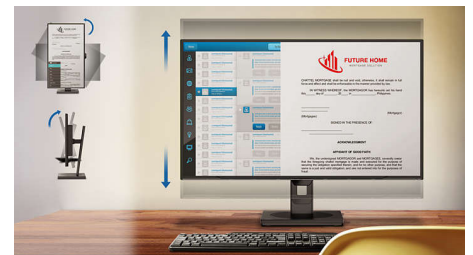

## Built-in stereo speakers

A pair of high quality stereo speakers built into a display device. It can be visible front firing, or invisible down firing, top firing, rear firing, etc depending on model and design.

## Compact Ergo Base

The Compact Ergo Base is a people-friendly Philips monitor base that tilts, pivot and height-adjusts so each user can position the monitor for maximum viewing comfort and efficiency.