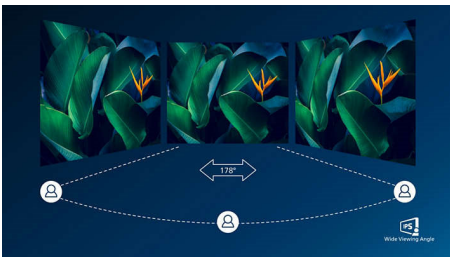

IPS technology

IPS displays use an advanced technology which gives you extra wide viewing angles of 178/178 degree, making it possible to view the display from almost any angle. Unlike standard TN panels, IPS displays gives you remarkably crisp images with vivid colors, making it ideal not only for Photos, movies and web browsing, but also for professional applications which demand color accuracy and consistent brightness at all times.