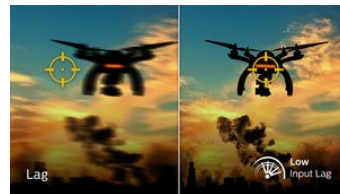

Low Input Lag

Input lag is the amount of time that elapses between performing an action with connected devices and seeing the result on screen. Low input lag reduces the time delay between entering a command from your devices to monitor, greatly improve on playing twitch-sensitive video games, particularly important to whom plays fast-paced, competitive games.