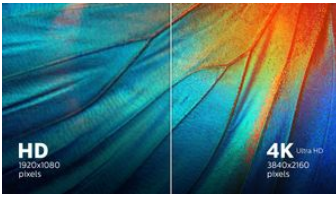

4K HDR display with Ambiglow

- Momentum
- 43 (42.51" / 108 cm diag.)
- 3840 x 2160 (4K UHD)

436M6VBRAB/01

Get in the moment

The Momentum display with HDR and immersive Ambiglow lighting brings you to experience a new level of entertainment immersion. HDR technology with an expansive UHD display gives impeccable picture quality to reveal fine details.

Designed for the way you work

- All your connections through one USB-C cable
- USB 3.0 Hub for convenient access and fast charging

PHILIPS

Features

UltraClear 4K UHD Resolution

These Philips displays utilize high performance panels to deliver UltraClear, 4K UHD (3840 x 2160) resolution images. Whether you are demanding professional requiring extremely detailed images for CAD solutions, using 3D graphics applications or a financial wizard working on huge spreadsheets, Philips displays will make your images and graphics come alive.