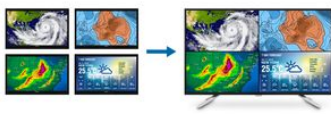

Designed for the way you work

- All your connections through one USB-C cable
- USB 3.0 Hub for convenient access and fast charging

PHILIPS

Features

UltraClear 4K UHD Resolution

These Philips displays utilize high performance panels to deliver UltraClear, 4K UHD (3840 x 2160) resolution images. Whether you are demanding professional requiring extremely detailed images for CAD solutions, using 3D graphics applications or a financial wizard working on huge spreadsheets, Philips displays will make your images and graphics come alive.

MultiView technology for 4K

Philips MultiView feature on this expansive 4K UHD display enables you to have up to four systems each shown in Full HD on one screen. You can use the Picture-by-Picture (PbP) for monitoring four systems on one screen for control rooms or security. Or for multiple devices like two notebooks side-by-side simultaneously, making collaboration more productive. Or Picture-in-Picture mode (PiP) watching a live football feed from your set-top box, while working on your PC.